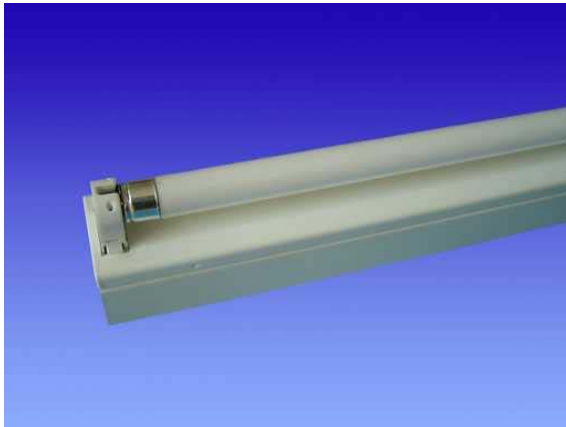

T5 lighting fixture

Professional series--ZJY-F□□

Z model

R model

Mechanical features:

- Body: 0.8mm aluminum with powder coating, integrated design, durable, beautiful and elegant
- Lamp holder: made of high quality fire-resistant materials, safe and reliable.
- Installation: mounted, handle, maintained.
- Used for offices, supermarkets, schools and so on.

Change a light, change the world

- Perfect protection functions, EOL protection, filament protection, over-current protection.
 - High power factor > 0.98, low THD < 10%, and low current crest factor < 1.5,
 - Voltage: 180~260V,
 - with CE certificate, comply with LVD (safety) and EMC (electromagnetic) standards of IEEC (EN61347, EN61000 etc),
- 0.8mm aluminum with powder coating, with or without reflector, with advance electronic ballast

Deluxe lighting fixture

S model

D model

SR model

DR model

Deluxe professional series ZJH-□□

Mechanical features:

- Body: 0.4mm cold rolled steel with powder coating, durable, beautiful and elegant
- Lamp holder: made of high quality fire-resistant materials, safe and reliable
- Installation: mounted, handle, maintained

Mechanical features:

- Body: 0.4mm cold rolled steel with powder coating, durable, beautiful and elegant
- Lamp holder: made of high quality fire-resistant materials, safe and reliable
- Installation: mounted, handle, maintained