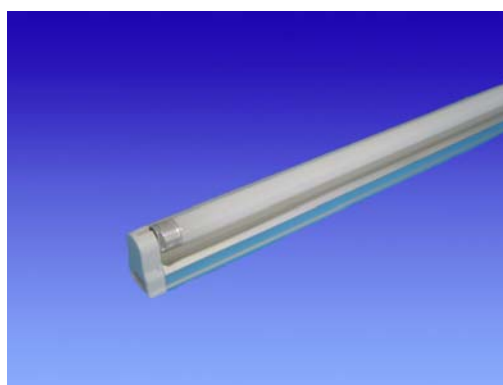

Change a light, change the world

0.4mm shiny aluminum, 48mm ultra-wide reflector, economic electronic ballast

	model	power	length of tube
high efficiency series	ZJY-KR14	14W	550mm
	ZJY-KR21	21W	850mm
	ZJY-KR28	28W	1150mm
	ZJY-KR35	35W	1450mm

Reflector series--ZJY-R□□

Mechanical features:

- ●Body: aluminum with powder coating, durable, beautiful and elegant
- ●Reflector: 35mm integrated design reflector.
- ●Lamp holder: made of fire-resistant PC materials, safe and beautiful
- ●Installation: mounted, handle, maintained

Electrical features:

- ●High standard electronic ballast, safe and reliable
- ●Low THD<15%, high PF>0.98,

0.4mm shiny aluminum, 35mm wide reflector, common electronic ballast