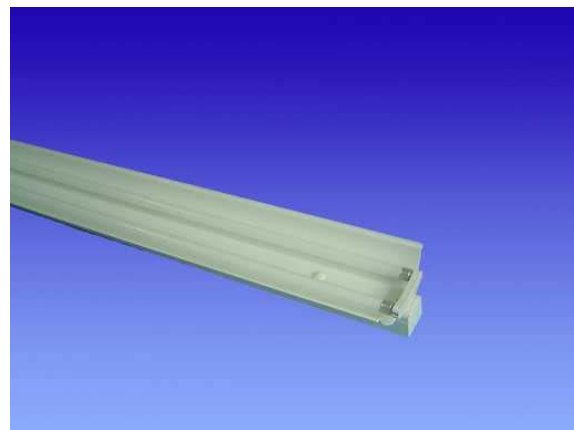

T5 lighting fixture

Professional series--ZJY-F□□

Z model

R model

Mechanical features:

- Body: 0.8mm aluminum with powder coating, integrated design, durable, beautiful and elegant
- Lamp holder: made of high quality fire-resistant materials, safe and reliable.
- Installation: mounted, handle, maintained.
- Used for offices, supermarkets, schools and so on.

Deluxe lighting fixture

S model

D model

SR model

DR model

Deluxe professional series ZJH-□□

Mechanical features:

- Body: 0.4mm cold rolled steel with powder coating, durable, beautiful and elegant
- Lamp holder: made of high quality fire-resistant materials, safe and reliable
- Installation: mounted, handle, maintained