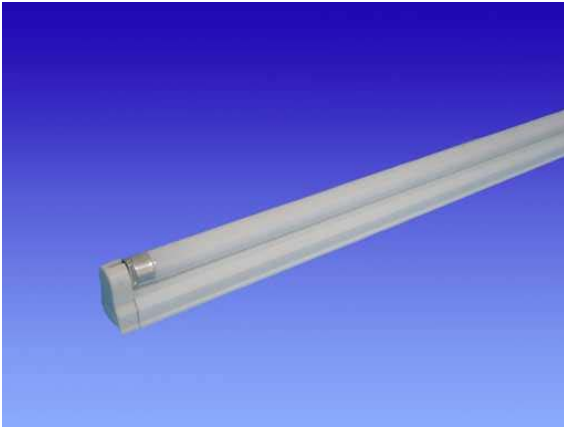

T5 lighting fixture

Professional series--ZJY-F□□

Z model

R model

Mechanical features:

- Body: 0.8mm aluminum with powder coating, integrated design, durable, beautiful and elegant
- Lamp holder: made of high quality fire-resistant materials, safe and reliable.
- Installation: mounted, handle, maintained.
- Used for offices, supermarkets, schools and so on.

Change a light, change the world

- Perfect protection functions, EOL protection, filament protection, over-current protection.
 - High power factor > 0.98, low THD < 10%, and low current crest factor < 1.5,
 - Voltage: 180~260V,
 - with CE certificate, comply with LVD (safety) and EMC (electromagnetic) standards of IEEC (EN61347, EN61000 etc),
- 0.8mm aluminum with powder coating, with or without reflector, with advance electronic ballast

Deluxe lighting fixture

S model

D model

SR model

DR model

Deluxe professional series ZJH-□□

Mechanical features:

- Body: 0.4mm cold rolled steel with powder coating, durable, beautiful and elegant
- Lamp holder: made of high quality fire-resistant materials, safe and reliable
- Installation: mounted, handle, maintained

Mechanical features:

- Body: 0.4mm cold rolled steel with powder coating, durable, beautiful and elegant
- Lamp holder: made of high quality fire-resistant materials, safe and reliable
- Installation: mounted, handle, maintained