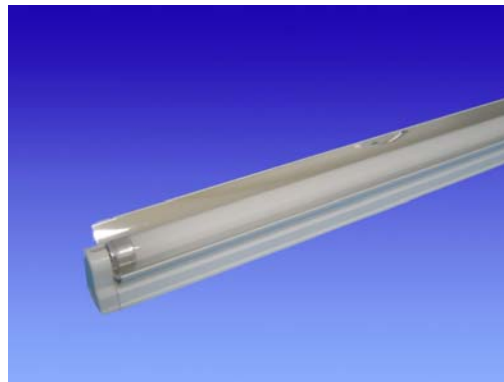

T5 lighting fixture

Professional series--ZJY-F□□

Z model

R model

Mechanical features:

- Body: 0.8mm aluminum with powder coating, integrated design, durable, beautiful and elegant
- Lamp holder: made of high quality fire-resistant materials, safe and reliable.
- Installation: mounted, handle, maintained.
- Used for offices, supermarkets, schools and so on.

Deluxe lighting fixture

S model

D model

SR model

DR model

Deluxe professional series ZJH-□□

Mechanical features:

- Body: 0.4mm cold rolled steel with powder coating, durable, beautiful and elegant
- Lamp holder: made of high quality fire-resistant materials, safe and reliable
- Installation: mounted, handle, maintained

Electrical features:

- Electronic ballast,
- Low THD<15%, high PF>0.98,
- Safe and reliable,
- Used for factories, offices...

Cold rolled steel with powder coating, with standard ballast

high efficiency series (S-single D-double SR-single with reflector DR-double with reflector)	model	power	length of tube
	ZJM-14S	14W	550mm
	ZJM-14D	14W	550mm
	ZJM-14SR	14W	550mm
	ZJM-14DR	14W	550mm
	ZJM-21S	21W	850mm
	ZJM-21D	21W	850mm
	ZJM-21SR	21W	850mm
	ZJM-21DR	21W	850mm
	ZJM-28S	28W	1150mm
	ZJM-28D	28W	1150mm

Change a light, change the world

	ZJM-28SR	28W	1150mm
	ZJM-28DR	28W	1150mm
	ZJM-35S	35W	1450mm
	ZJM-35D	35W	1450mm
	ZJM-35SR	35W	1450mm
	ZJM-35DR	35W	1450mm

Project series--ZJY-GR□□

Mechanical features:

- Body: 0.8mm aluminum with powder coating, durable, beautiful and elegant.
- Reflector: 48mm ultra-wide reflective surface made of professional nano reflective materials.
- Lamp holder: made of fire-resistant PV materials, safe and reliable
- Installation: mounted, handle, maintained.