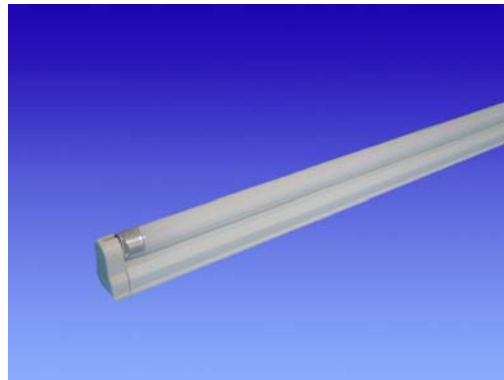

Change a light, change the world

high efficiency series	model	power	length of tube
	ZJY-R14	14W	550mm
	ZJY-R21	21W	850mm
	ZJY-R28	28W	1150mm
	ZJY-R35	35W	1450mm

High efficiency series--ZJY-Z□□

Mechanical features:

- ●Body: aluminum with powder coating, durable, beautiful and elegant
- ●Lamp holder: made of fire-resistant PC materials, safe and beautiful
- ●Installation: mounted, handle, maintained

Electrical features:

- ●High standard electronic ballast, safe and reliable
- ●Lower THD<15%, high PF>0.98,

0.4mm shiny aluminum, common electronic ballast

high efficiency series	model	power	length of tube
	ZJY-Z14	14W	550mm
	ZJY-Z21	21W	850mm
	ZJY-Z28	28W	1150mm
	ZJY-Z35	35W	1450mm